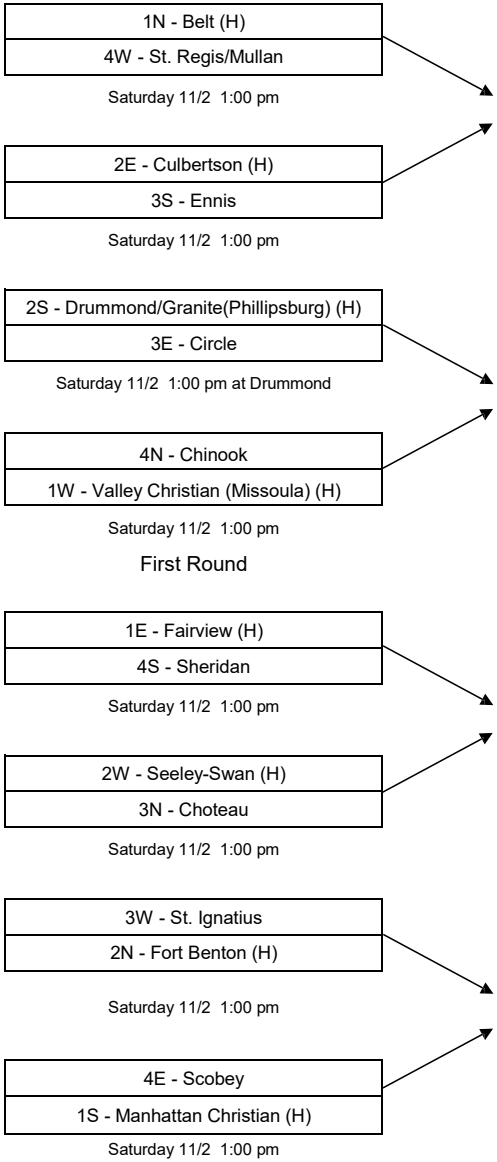

2024 MHSA 8-Player Football Championship Series
 (Pairings and host sites determined by 8-player policy)

Quarter-Final

Semi-Final

Championship

Higher Seed Hosts each Game.

Determining Home Site for Like Seeds **North hosts** – East, South, West, **East hosts** – South, West, **South hosts** – West
 Determining Home Site for State Championship for Like Seeds: 1. Did not host the year prior. 2. Follow the rotation above.